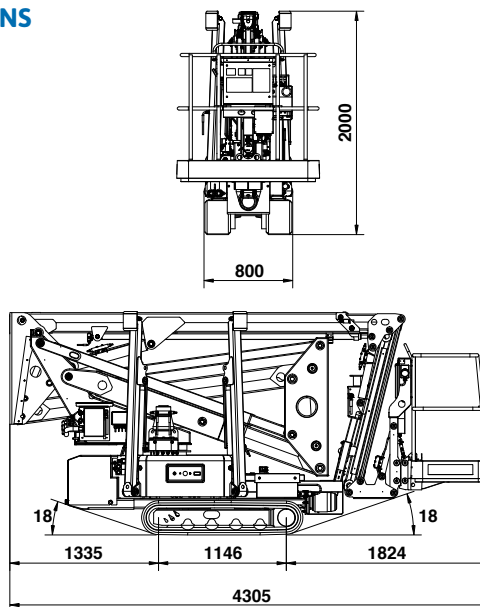

SPECIFICATION

TRACCESS 170 E

100Ah LITHIUM BATTERY

WORKING ENVELOPE

DIMENSIONS

OUTRIGGER FOOTPRINT

* outreach and height max values and repeatability can change within $\pm 3\%$ due to manufacturing variation and working condition.