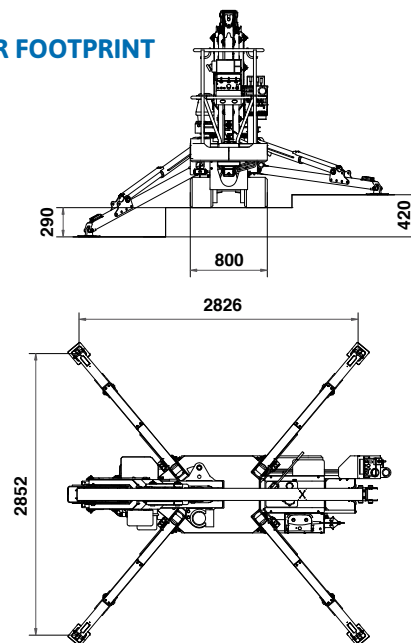

SPECIFICATION

TRACCESS 170 E

100Ah LITHIUM BATTERY

WORKING ENVELOPE

DIMENSIONS

OUTRIGGER FOOTPRINT

* outreach and height max values and repeatability can change within $\pm 3\%$ due to manufacturing variation and working condition.