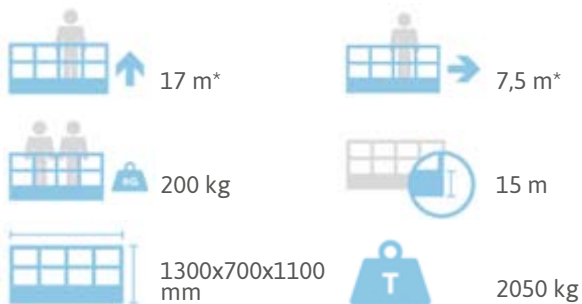

SPECIFICATION

TRACCESS 170 E

100Ah LITHIUM BATTERY

WORKING ENVELOPE

DIMENSIONS

OUTRIGGER FOOTPRINT

* outreach and height max values and repeatability can change within $\pm 3\%$ due to manufacturing variation and working condition.