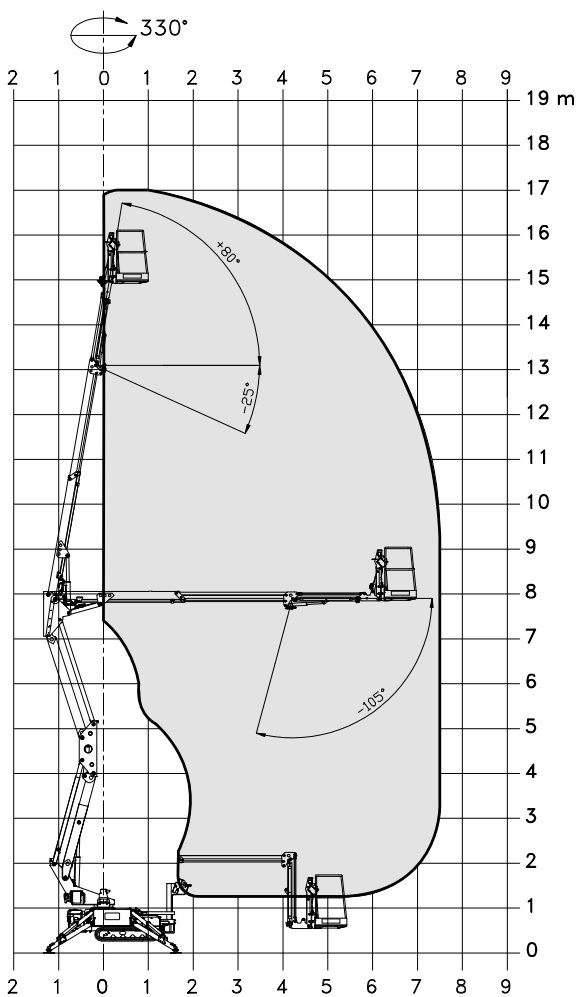

SPECIFICATION

TRACCESS 170 E

100Ah LITHIUM BATTERY

WORKING ENVELOPE

DIMENSIONS

OUTRIGGER FOOTPRINT

* outreach and height max values and repeatability can change within $\pm 3\%$ due to manufacturing variation and working condition.